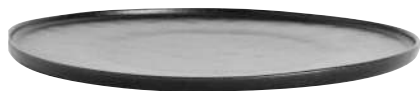

KITCHEN /
STONEWARE

9160000104
DINNER PLATE CETO
-
Colli: 6
Black, Ceramic
H: 2,2 Ø: 27,5 cm