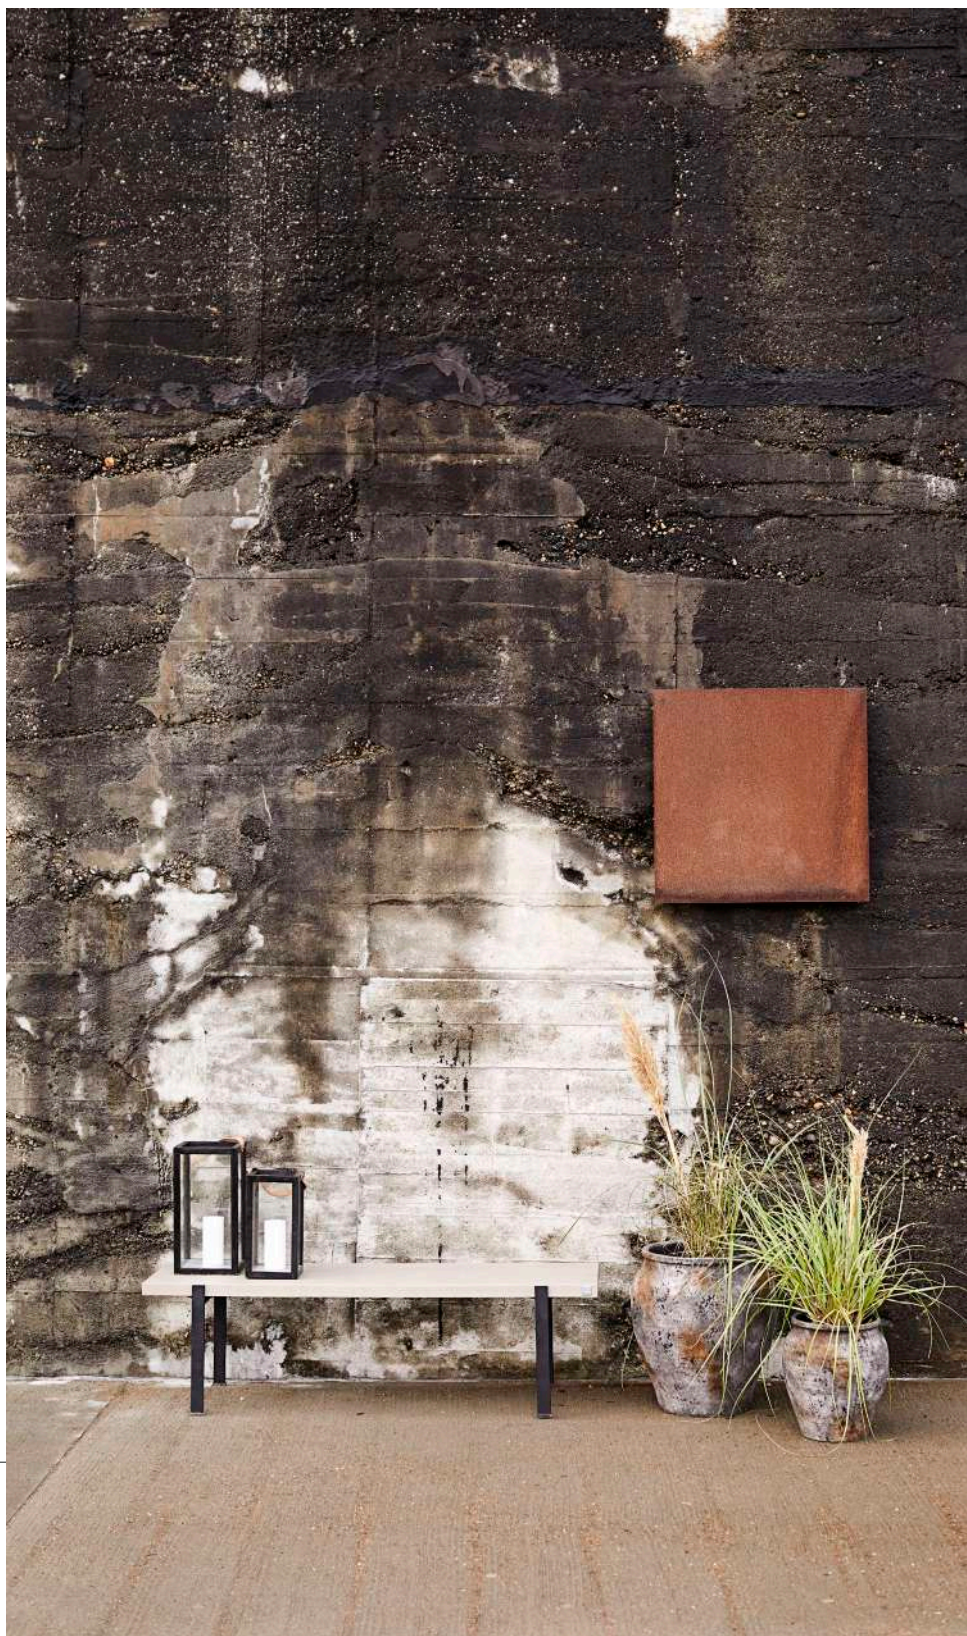

/ Rush bench - Hanja jar 35 & 51 - Storm
lantern black S & L

The Hanja jar is handmade and therefore vary
in colour and expression.