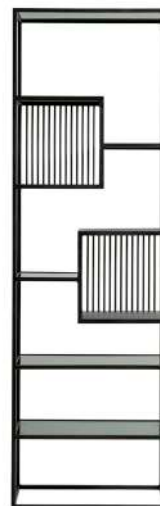

9010000021
BOOK SHELF DENVER HIGH
-
Colli: 1
Black, Iron/Glass
W: 60 H: 190 D: 35 cm