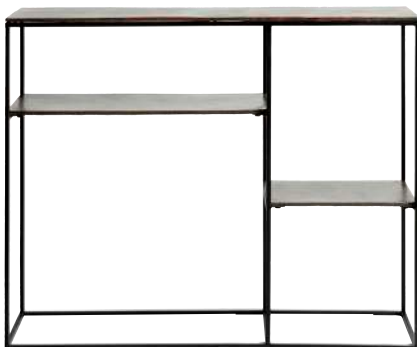

9340000126
STOOL NOIR DARK STAINED
 Colli: 2
 Dark stained, Oak
 W: 33 H: 47 D: 33 cm

8270000134
STOOL QUILL
 Colli: 1
 Black, Metal
 W: 40 H: 45 cm

/ Copenhagen stool -
Mosu jar 16

/ Denver desk - Angle stool
black - Ray S/3 sculpture - Mame cup
coffee

FURNITURE /
DESKS & CONSOLE TABLES

NEW
 S521

8280000130
DESK DENVER
 -
 Colli: 1
 Black, Iron/Tempered glass
 W: 90 H: 74 D: 50 cm

9310000100
DESK HITCH
 -
 Colli: 1
 Black/Antique Brass, Iron
 W: 50 H: 74 L: 90 cm

9310000101
CONSOLE TABLE HITCH
 -
 Colli: 1
 Black/Antique Brass, Iron
 W: 30 H: 90 L: 110 cm

NEW
 S521

8270000140
CONSOLE TABLE QUILL
 -
 Colli: 1
 Black, Iron/Mango
 W: 75 H: 75 D: 30 cm

/ Quill console table - Quill stool - Onua ball - Lava ball S