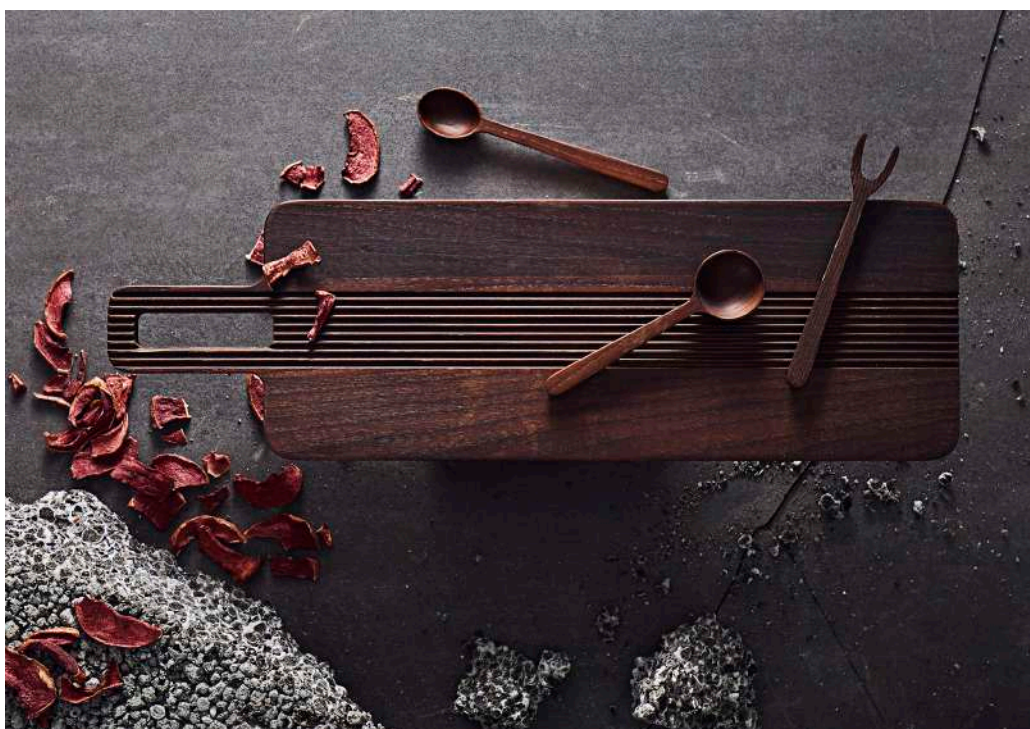

9440000103
TAPAS SET 3-PCS. YAMI
-
Colli: 6
Brown, Ash carbonized w/bee wax oil
W: sdfsdf cm

9440000100
BUTTERING BOARD YAMI
-
Colli: 4
Brown, Ash carbonized w/bee wax oil
W: 14 H: 1,5 L: 26,5 cm