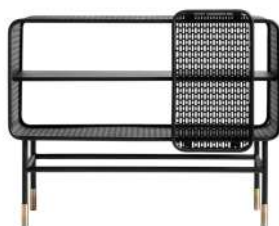

8280000101
BOOK SHELF DECOR LOW
-
Colli: 1
Black w/antique brass feets, Iron
W: 100 H: 80 D: 37 cm