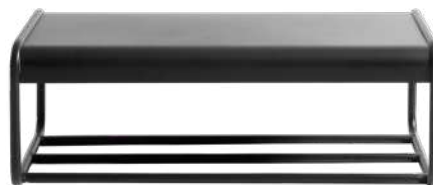

8280000127
MULTI SHELF COPENHAGEN
-
Colli: 2
Black, Iron
W: 70 H: 24 D: 35 cm

NEW
SS21